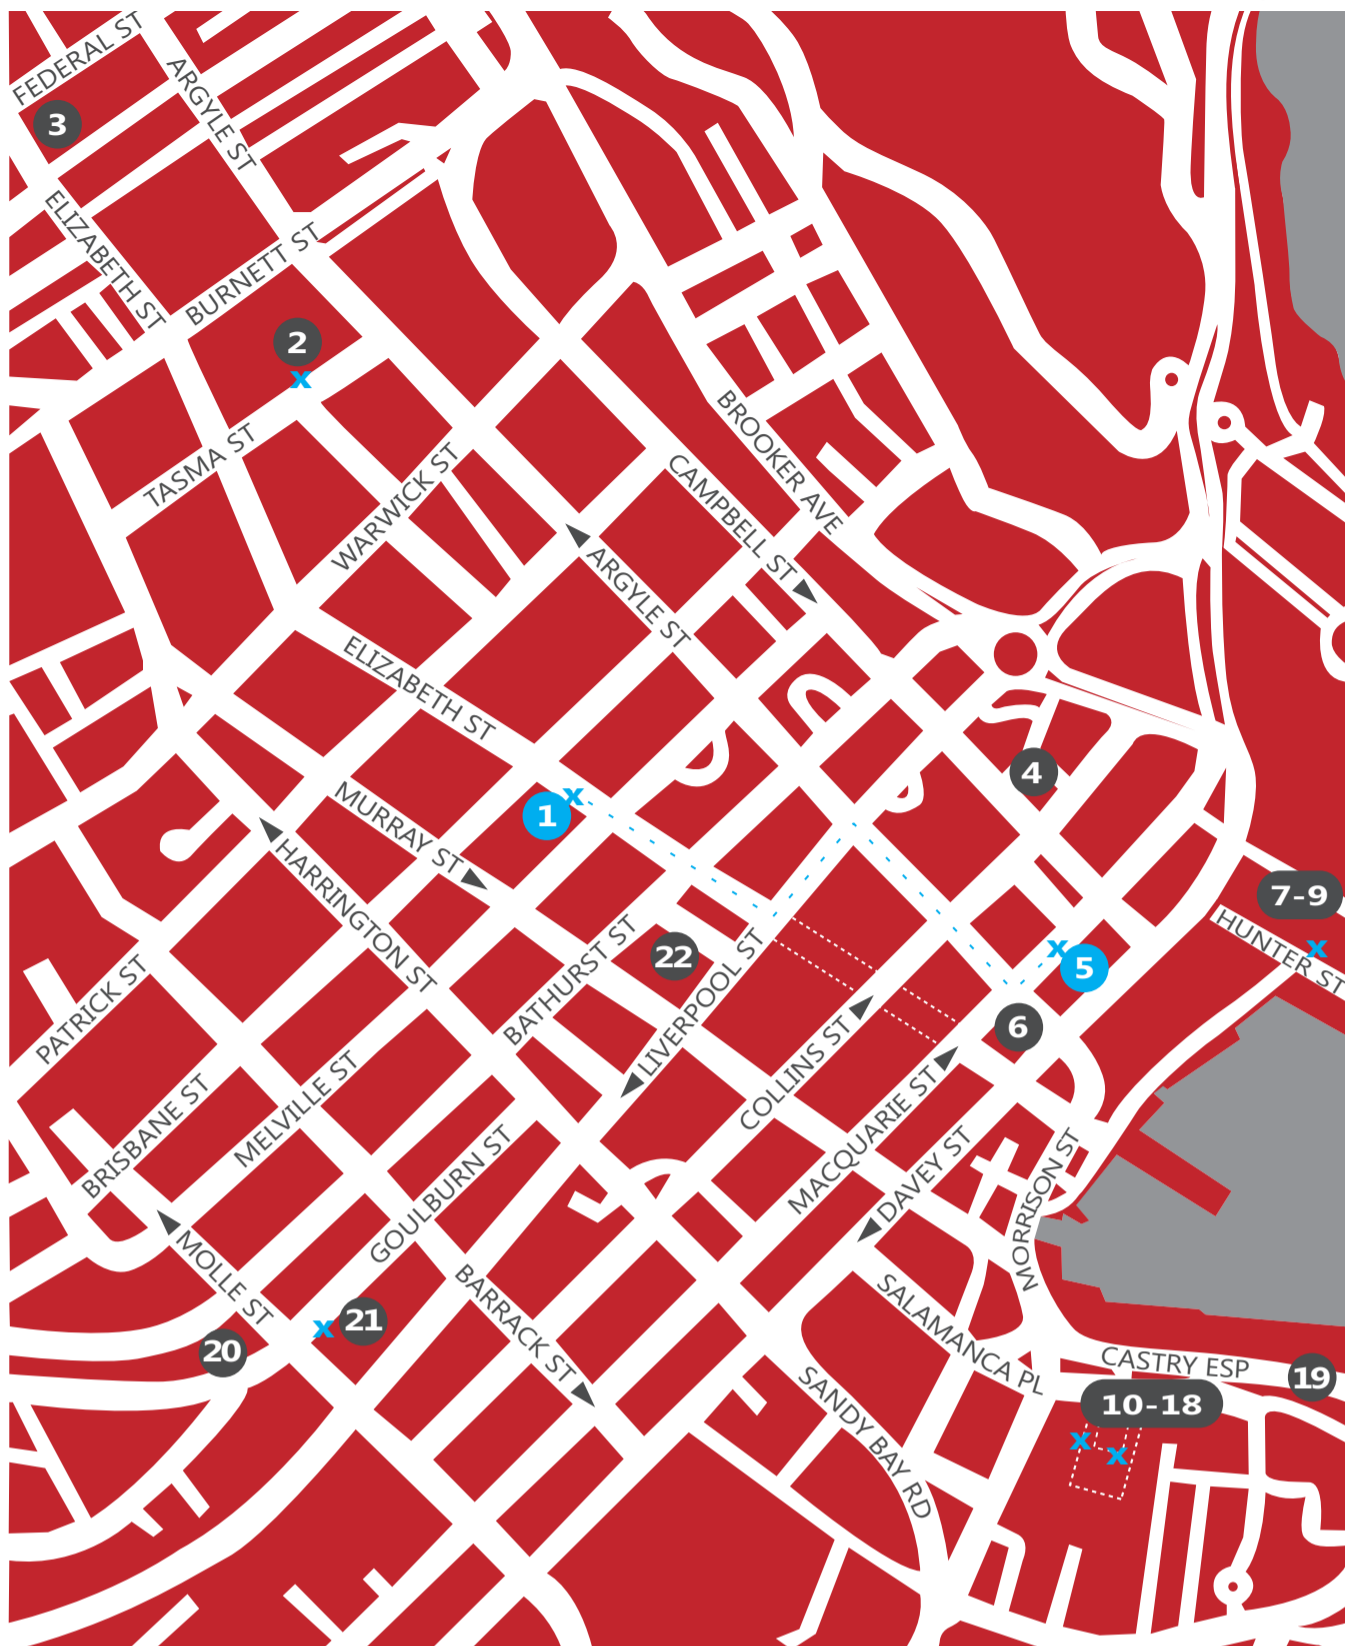

HOBART AND SALAMANCA

Suggested cycle and see route

- 1 146 ArtSpace** Arts Tasmania, 146 Elizabeth St
Mon-Fri 9:00 am - 5:00 pm
ph 6233 7308
www.arts.tas.gov.au/artspace
- 2 Contemporary Art Services Tasmania (CAST)** 27 Tasma St
Wed-Sun 12:00 pm - 5:00 pm
ph 6233 2681
www.castgallery.org
- 3 Bett Gallery** 369 Elizabeth St
Mon-Fri 10:00 am - 6:00 pm
Sat 11:00 am - 6:00 pm
ph 6231 3511
www.bettgallery.com.au
- 4 Theatre Royal Tours** 29 Campbell St
Mon, Wed, Fri at 11:00 am
ph 6233 2299
www.theatreroyal.com.au
- 5 Tasmanian Museum and Art Gallery** 40 Macquarie St
Mon-Sun 10:00 am - 5:00 pm
ph 6211 4134
www.tmag.tas.gov.au
- 6 Carnegie Gallery** 16 Argyle St
Mon-Sun 10:00 am - 5:00 pm
ph 6238 2100
www.hobartcity.com.au
- 7 Art Mob** 29 Hunter St
Mon-Sun 10:00 am - 6:00 pm
ph 6236 9200
www.artmob.com.au
- 8 Henry Jones Design** 31 Hunter St
Mon-Fri 9:00 am - 5:00 pm
Sat-Sun 10:00 am - 4:00 pm
ph 6210 7777
- 9 Plimsoll Gallery** Centre for the Arts, Hunter St
Mon-Sun 12:00 pm - 5:00 pm
ph 6226 4309
- 10 Tasmania Shop and Gallery** 65 Salamanca Pl
Sun-Fri 10:00 am - 5:00 pm
Sat 9:30 am - 5:00 pm
ph 6223 5022
www.tasmaniashopgallery.com.au
- 11 Salamanca Arts Centre** 69-77 Salamanca Pl
Mon-Fri 9:00 am - 5:00 pm
ph 6234 8414
www.salarts.org.au
- 12 Handmark Gallery** 77 Salamanca Pl
Mon-Sun 10:00 am - 5:00 pm
ph 6223 7895
www.handmarkgallery.com
- 13 Hammer and Hand** 77 Salamanca Pl
Mon-Fri 9:00 am - 5:00 pm
Sat-Sun 10:00 am - 3:00 pm
ph 6224 4441
www.hammerandhand.com.au
- 14 Rebecca Roth + Cube Art & Design** 8/77 Salamanca Pl
Mon-Sun 9:00 am - 5:00 pm
ph 6223 5787
www.rebeccaroth.com.au
- 15 Inka Gallery** 16/77 Salamanca Pl
Mon-Sun 10:00 am - 5:00 pm
ph 6223 3663
www.inkagallery.org.au
- 16 Aspect Design** 79 Salamanca Pl
Mon-Sat 9:30 am - 6:00 pm
Sun 10:00 am - 5:00 pm
ph 6223 2642
www.aspectdesign.com.au