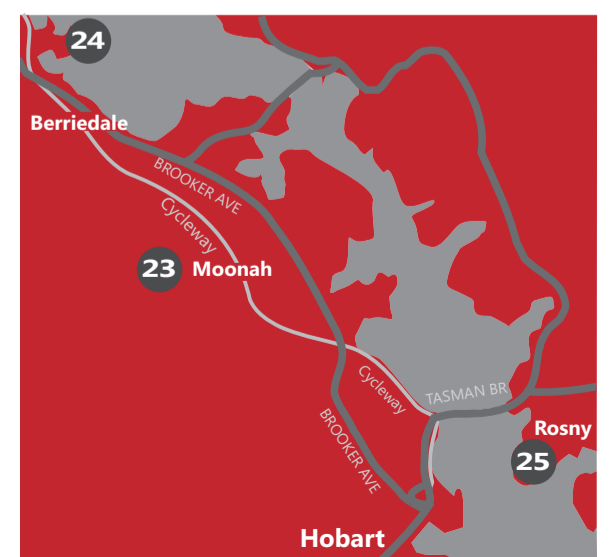

BEYOND HOBART

- 23 Moonah Arts Centre** 65 Hopkins St, Moonah
Tue-Fri 11:00 am - 5:00 pm
Sat 10:00 am - 2:00 pm
ph 6214 7633
www.mac.gcc.tas.gov.au
6km from Hobart CBD
- 24 Museum of Old and New Art (MONA)** 655 Main Rd, Berriedale
Mon-Sun 11:00 am - 7:00 pm
ph 6277 9900
www.mona.net.au
11km from Hobart CBD
- 25 Schoolhouse Gallery and Barn** 1/18 Bligh St, Rosny Park
Tue-Fri 11:00 am - 4:00 pm
Sat-Sun 12:00 pm - 4:00 pm
ph 6245 8740
www.ccc.tas.gov.au
6km from Hobart CBD